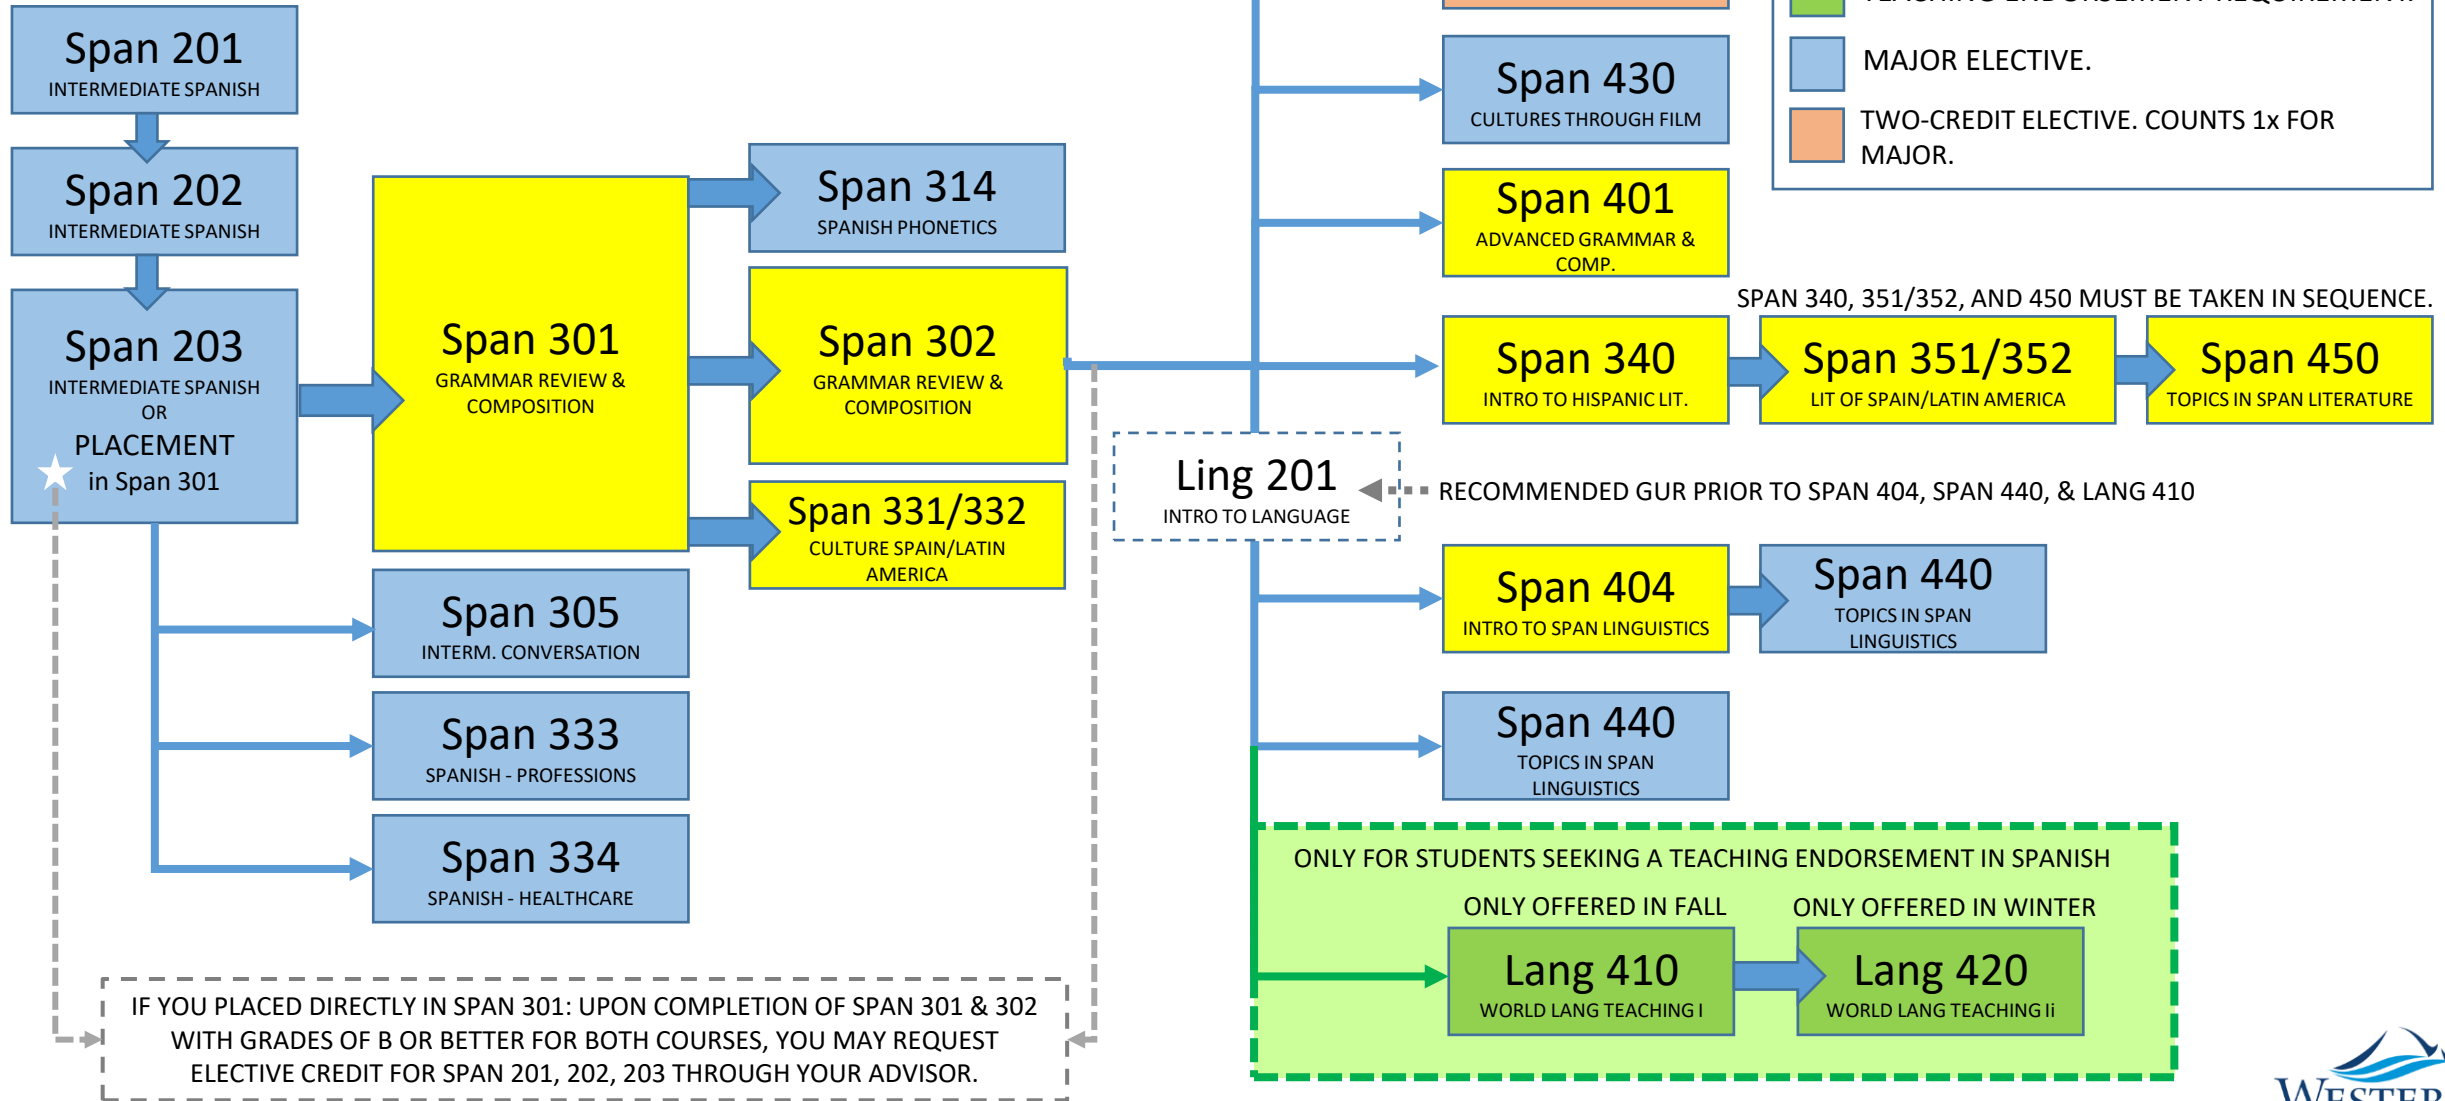

Spanish Major with a Teaching Endorsement (70 Credits)

Spanish Major (60 Credits)

Western Washington University • Department of Modern & Classical Languages
Spanish Minor (30 Credits)

Spanish BAE Elementary Education (50 Credits in Spanish)

ALL COURSES ARE WORTH 5 CREDITS EXCEPT SPAN 425.

MAJOR REQUIREMENT. TAKE ALL OF THESE COURSES.

MAJOR ELECTIVE. TAKE 4 OF THESE COURSES

TWO-CREDIT ELECTIVE. COUNTS ONLY ONCE FOR MAJOR.

THIS CHART OUTLINES **ONLY** THE SPANISH COURSES THAT ARE REQUIRED FOR THE BAE IN SPANISH. YOU NEED TO TAKE AN ADDITIONAL 105 CREDITS IN THE ELEMENTARY EDUCATION PROFESSIONAL PROGRAM AT WOODRING COLLEGE.

IF YOU PLACED DIRECTLY IN SPAN 301: UPON COMPLETION OF SPAN 301 & 302 WITH GRADES OF B OR BETTER FOR BOTH COURSES, YOU MAY REQUEST CREDIT FOR SPAN 201, 202, 203 THROUGH YOUR ADVISOR.