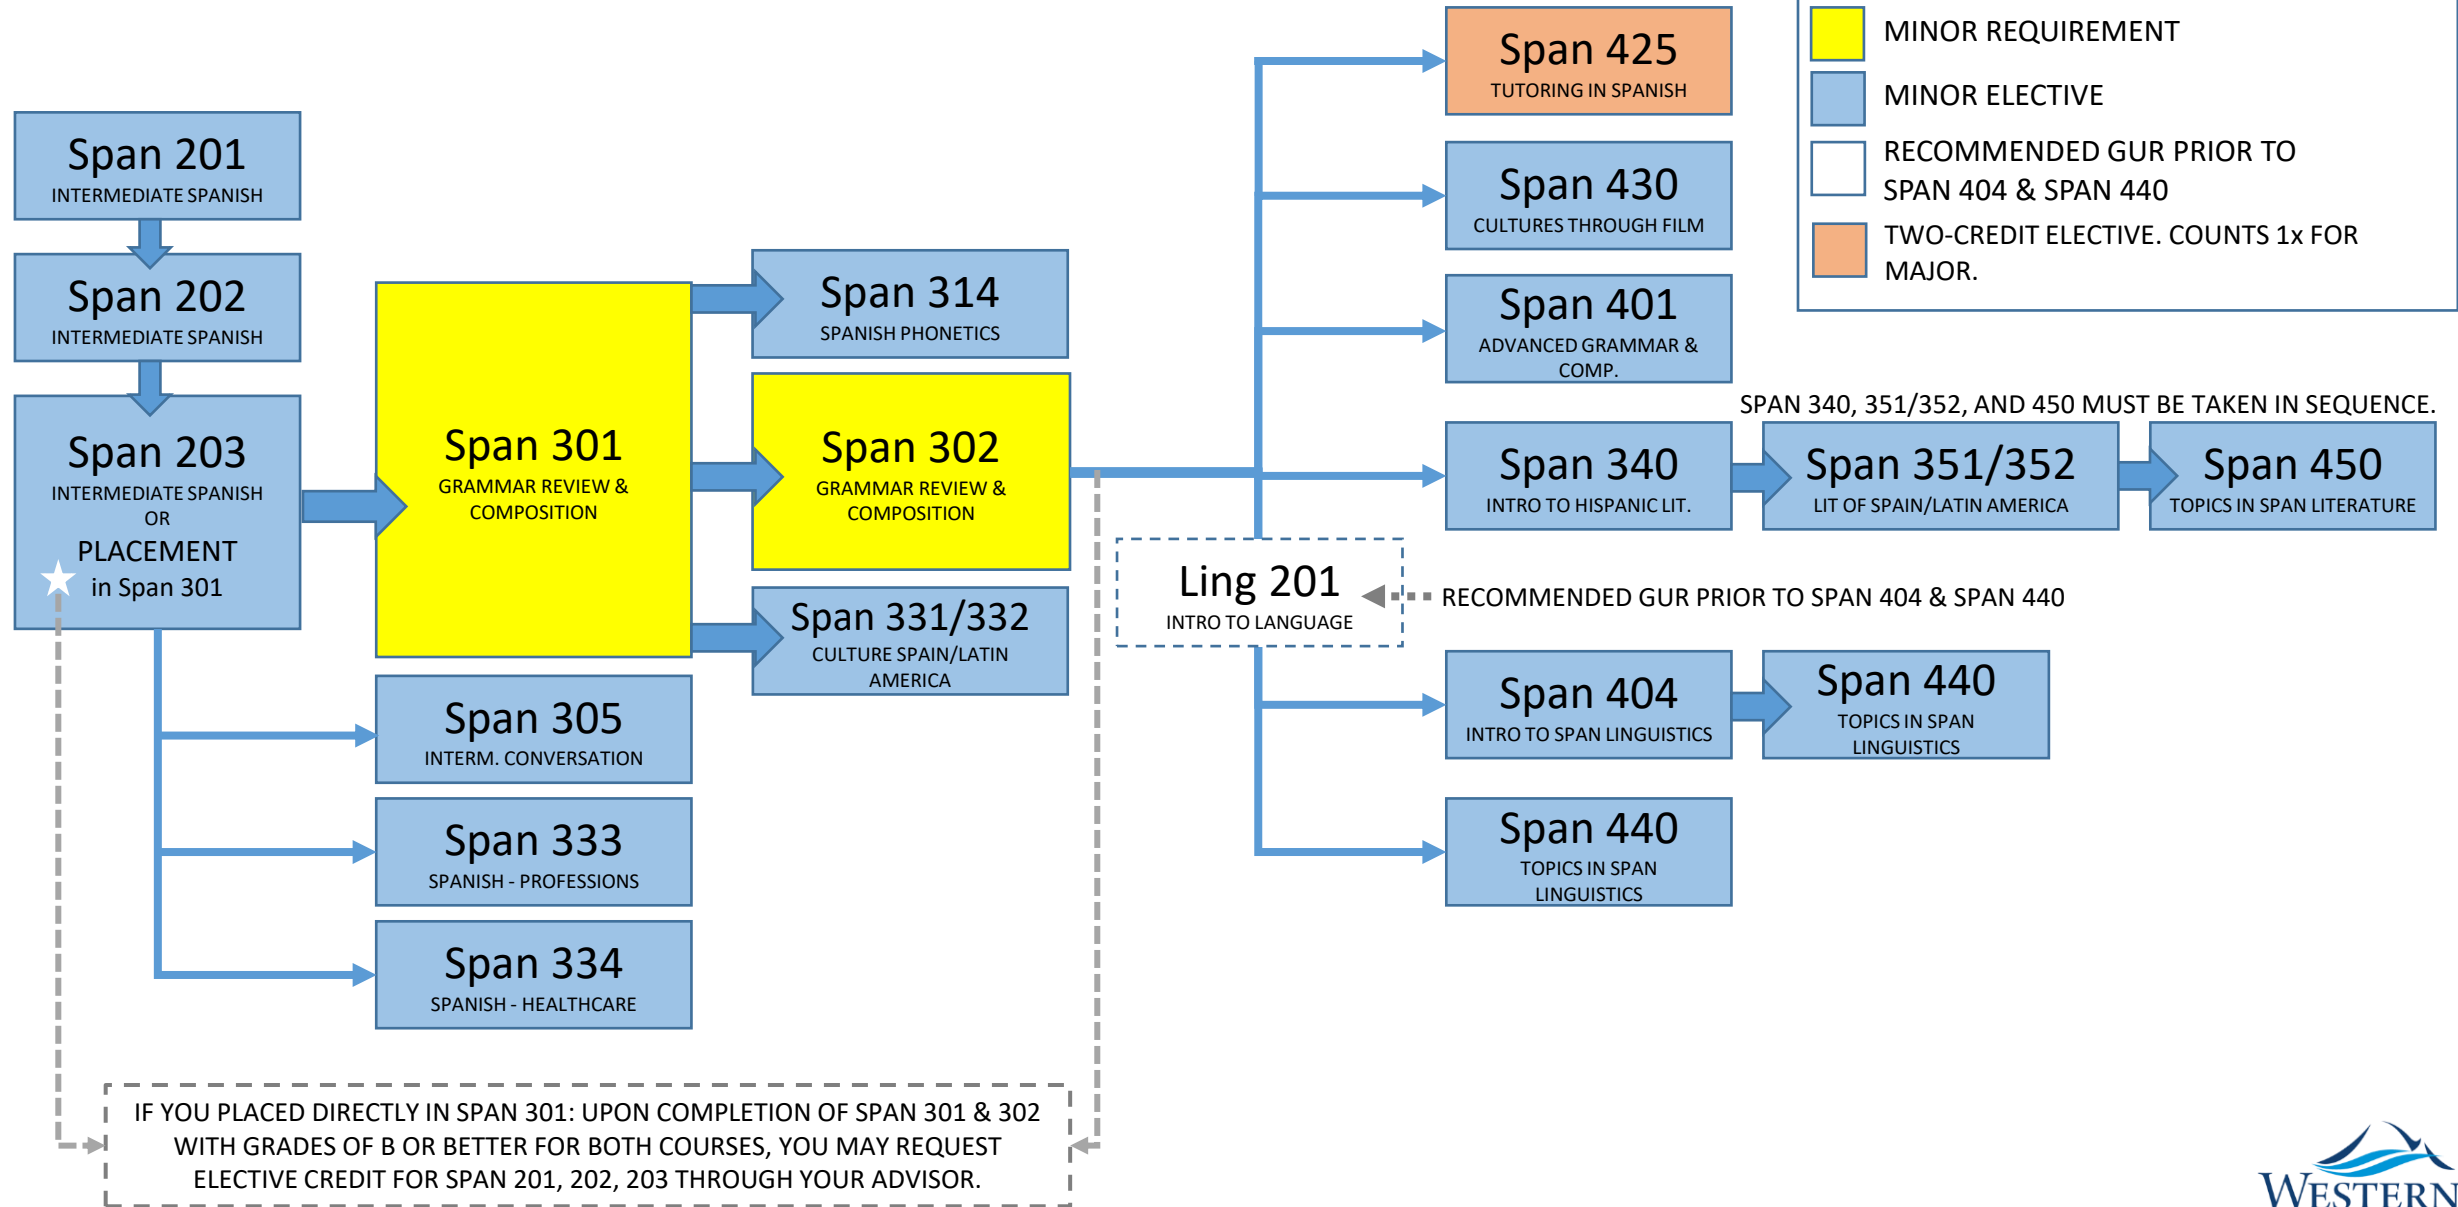

Spanish Major with a Teaching Endorsement (70 Credits)

Spanish Major (60 Credits)

Western Washington University • Department of Modern & Classical Languages
Spanish Minor (30 Credits)

Spanish BAE Elementary Education (50 Credits in Spanish)

ALL COURSES ARE WORTH 5 CREDITS EXCEPT SPAN 425.

MAJOR REQUIREMENT. TAKE ALL OF THESE COURSES.

MAJOR ELECTIVE. TAKE 4 OF THESE COURSES

TWO-CREDIT ELECTIVE. COUNTS ONLY ONCE FOR MAJOR.

THIS CHART OUTLINES **ONLY** THE SPANISH COURSES THAT ARE REQUIRED FOR THE BAE IN SPANISH. YOU NEED TO TAKE AN ADDITIONAL 105 CREDITS IN THE ELEMENTARY EDUCATION PROFESSIONAL PROGRAM AT WOODRING COLLEGE.

IF YOU PLACED DIRECTLY IN SPAN 301: UPON COMPLETION OF SPAN 301 & 302 WITH GRADES OF B OR BETTER FOR BOTH COURSES, YOU MAY REQUEST CREDIT FOR SPAN 201, 202, 203 THROUGH YOUR ADVISOR.