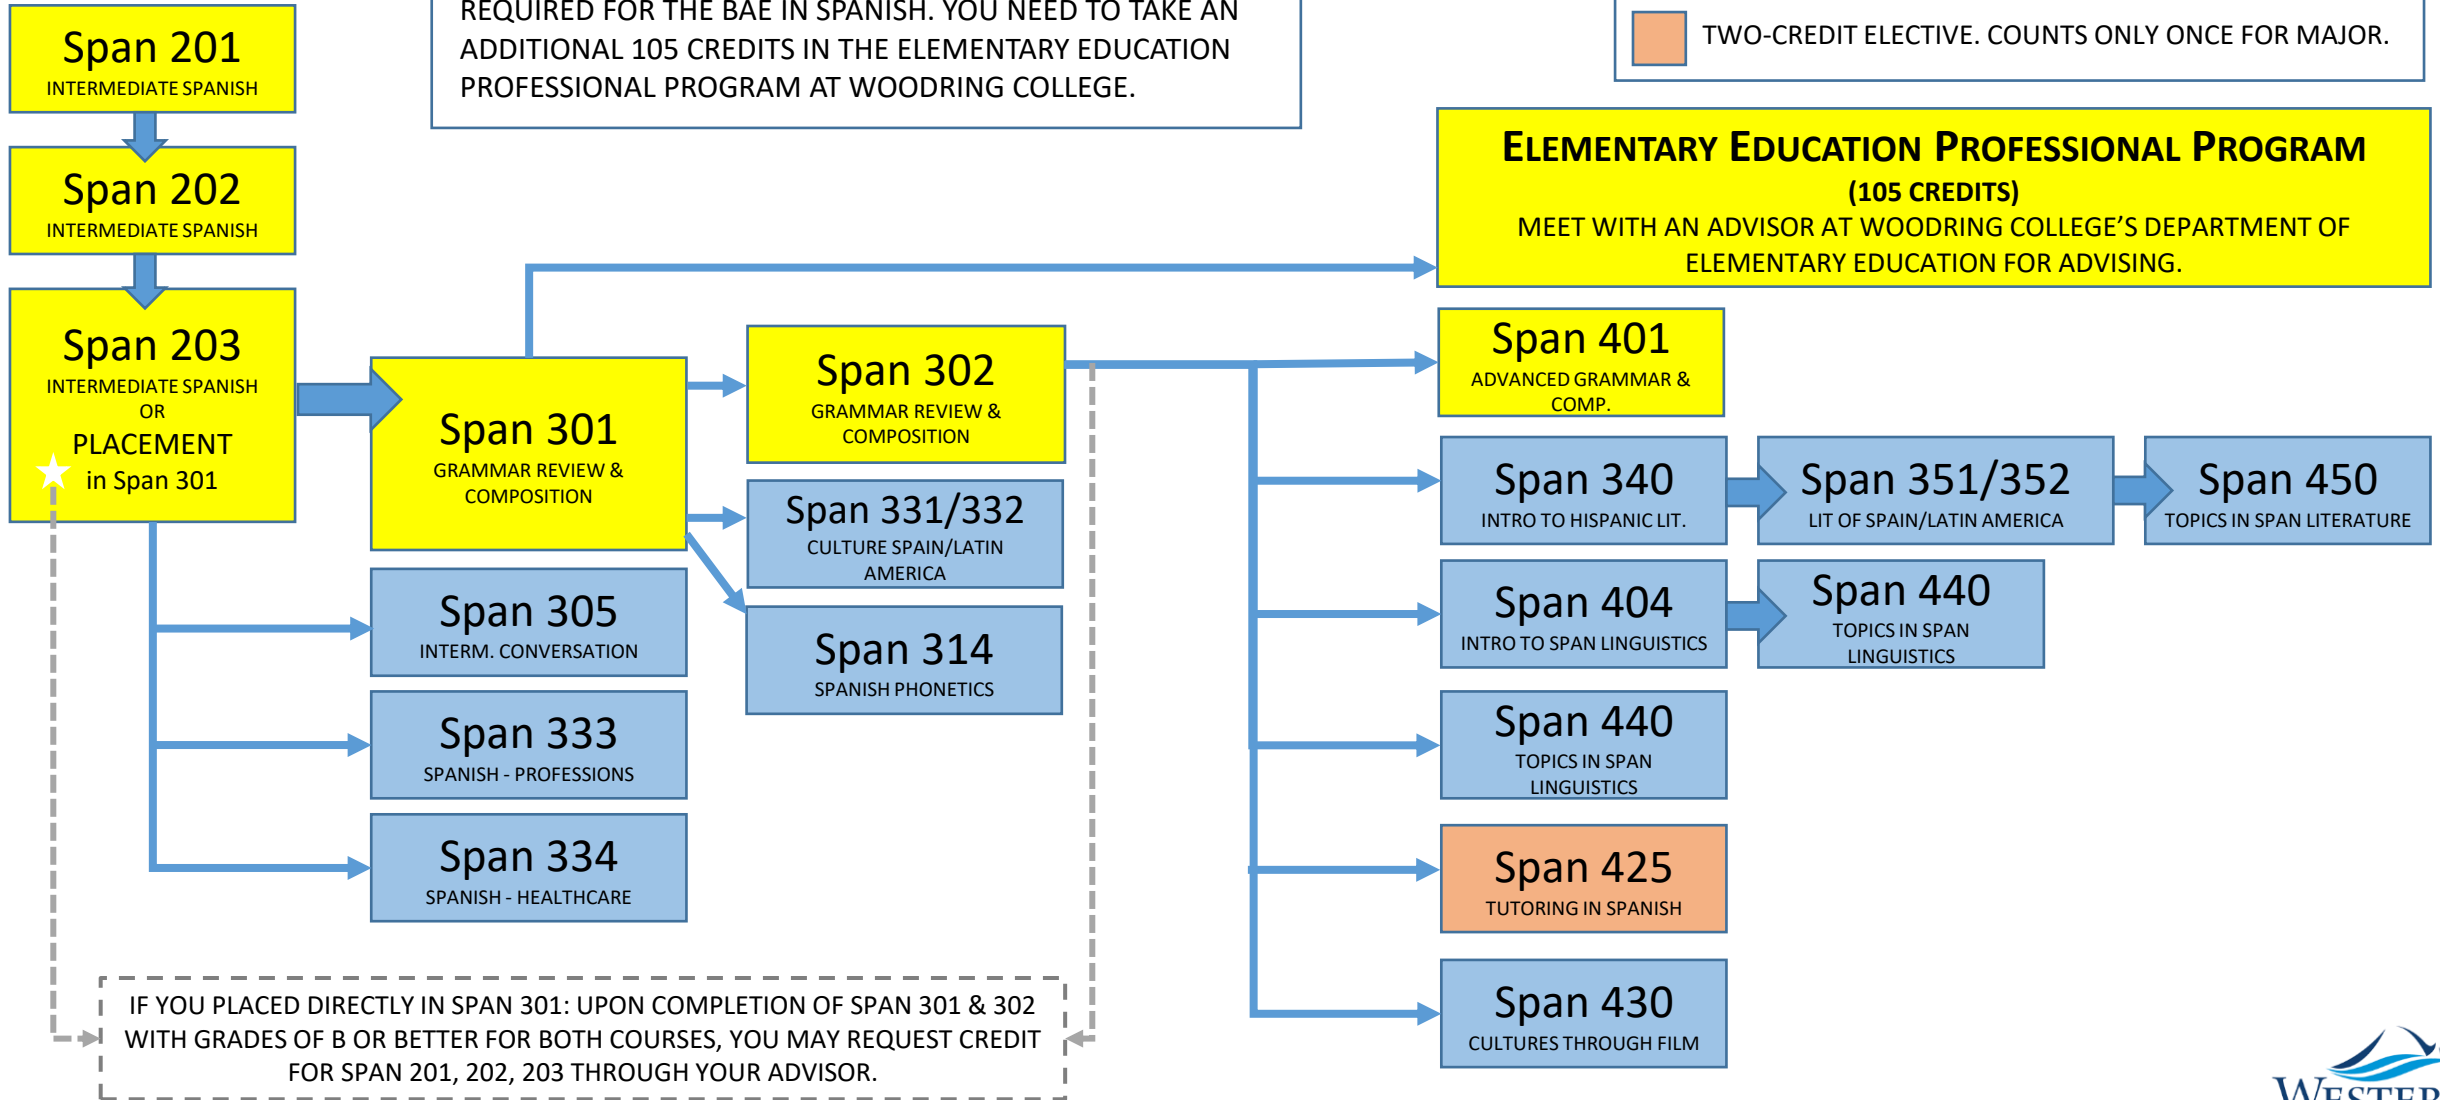

Spanish Major with a Teaching Endorsement (70 Credits)

Spanish Major (60 Credits)

Western Washington University • Department of Modern & Classical Languages
Spanish Minor (30 Credits)

Spanish BAE Elementary Education (50 Credits in Spanish)

ALL COURSES ARE WORTH 5 CREDITS EXCEPT SPAN 425.

MAJOR REQUIREMENT. TAKE ALL OF THESE COURSES.

MAJOR ELECTIVE. TAKE 4 OF THESE COURSES

TWO-CREDIT ELECTIVE. COUNTS ONLY ONCE FOR MAJOR.

THIS CHART OUTLINES **ONLY** THE SPANISH COURSES THAT ARE REQUIRED FOR THE BAE IN SPANISH. YOU NEED TO TAKE AN ADDITIONAL 105 CREDITS IN THE ELEMENTARY EDUCATION PROFESSIONAL PROGRAM AT WOODRING COLLEGE.

IF YOU PLACED DIRECTLY IN SPAN 301: UPON COMPLETION OF SPAN 301 & 302 WITH GRADES OF B OR BETTER FOR BOTH COURSES, YOU MAY REQUEST CREDIT FOR SPAN 201, 202, 203 THROUGH YOUR ADVISOR.